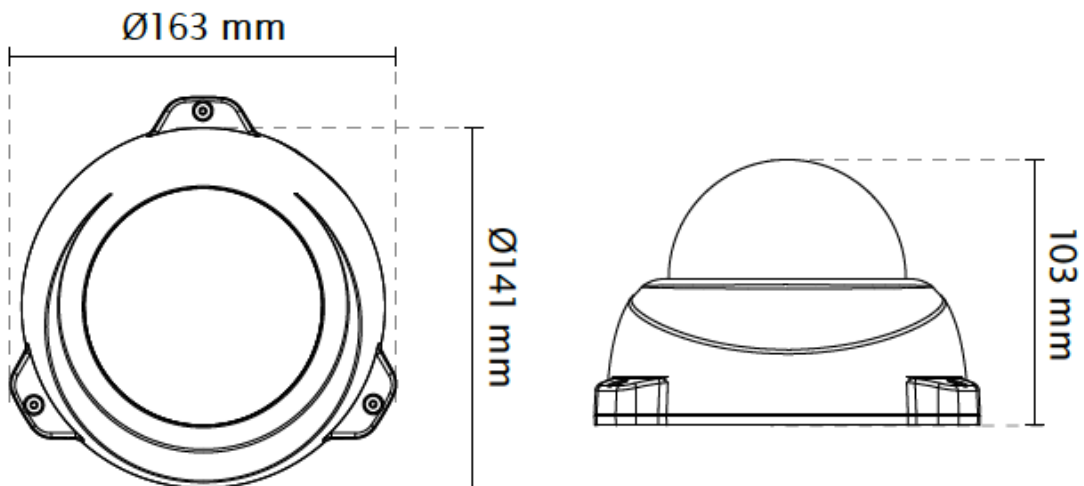

Camera Dimension

Specification

Model	KZ-FD8367V
System Information	
CPU	Multimedia SoC (System-on-Chip)
Flash	128MB
RAM	256MB
Camera Features	
Image Sensor	1/2.8" Progressive CMOS
Maximum Resolution	1920x1080 (2MP)
Lens Type	Vari-focal
Focal Length	f = 2.8~ 12 mm
Aperture	F1.8 ~ F2.85
Auto-iris	P-Iris
Field of View	35° ~ 99° (horizontal) 20° ~ 54° (Vertical) 41° ~ 123° (Diagonal)
Shutter Time	1/5 sec. to 1/32,000 sec.
WDR Technology	WDR Enhanced
Day/Night	Removable IR-cut filter for day & night function
Minimum Illumination	0.06 Lux @ F1.8(Color) 0.001 Lux @ F1.8 (B/W)
Pan/tilt/zoom Functionalities	ePTZ: 48x digital zoom (4x on IE plug-in, 12x built in)
IR Illuminators	Built-in IR illuminators, effective up to 30 meters with Smart IR ,IR LED*6
On-board Storage	Micro SD/ SDHC/SDXC card slot
Video	
Compression	H.264 & MJPEG
Maximum Frame Rate	30 fps @ 1920x1080 In both compression modes
Maximum Streams	3 simultaneous streams
S/N Ratio	above 62 dB
Dynamic Range	60.37dB
Video Streaming	Adjustable resolution, quality and bitrate
Image Settings	Adjustable image size, quality and bit rate, Time stamp, text overlay, flip & mirror, Configurable brightness, contrast, saturation, sharpness, white balance, exposure control, gain, backlight compensation, privacy masks, Scheduled profile settings, Seamless recording, smart stream, 3D Noise Reduction
Audio	
Audio Capability	Audio input /output (full duplex)
Compression	G.711, G.726
Interface	External microphone input / External line output
Network	
Users	Live viewing for up to 10 clients
Protocols	IPv4, IPv6, TCP/IP, HTTP, HTTPS, UPnP, RTSP/RTP/RTCP, IGMP, SMTP, FTP, DHCP, NTP, DNS, DDNS, PPPoE, CoS, QoS, SNMP, 802.1X, UDP, ICMP
Interface	10Base-T / 100BaseTX Ethernet (RJ-45), It is highly recommended to use standard Cat. 5e & Cat. 6 cables which are compliant with the 3P/ETL standard.
Intelligent Video	
Video Motion Detection	Triple-window video motion detection
Alarm and Event	
Alarm Triggers	Video motion detection, manual trigger, digital input, periodical trigger, system boot, recording notification, camera tampering detection, audio detection
Alarm Events	Event notification using digital output, HTTP, SMTP, FTP and NAS server, SD Card File upload via HTTP, SMTP, FTP, NAS server and SD card
General	
Smart Focus System	Manual focus
Connectors	RJ-45 cable connector for Network/PoE connection Audio input ,Audio output, DC 12V power output , Digital input*1 ,Digital output*1
LED Indicator	System power and status indicator
Power Input	DC 12V /IEEE 802.3af PoE Class3
Power Consumption	MAX: 8.6W (DA12V)/ MAX: 9.7W (PoE)
Dimensions	Ø: 141x 103mm
Weight	Net: 836 g
Casing	Weather-proof IP66-rated housing, Vandal-proof IK10-rated housing
Safety Certifications	CE, LVD, FCC Class A, VCCI, C-Tick, UL
Operating Temperature	Starting Temperature: -10°C ~ 50°C (14°F~ 122°F) Working Temperature: -20°C ~ 50°C (-4°F~ 122°F)